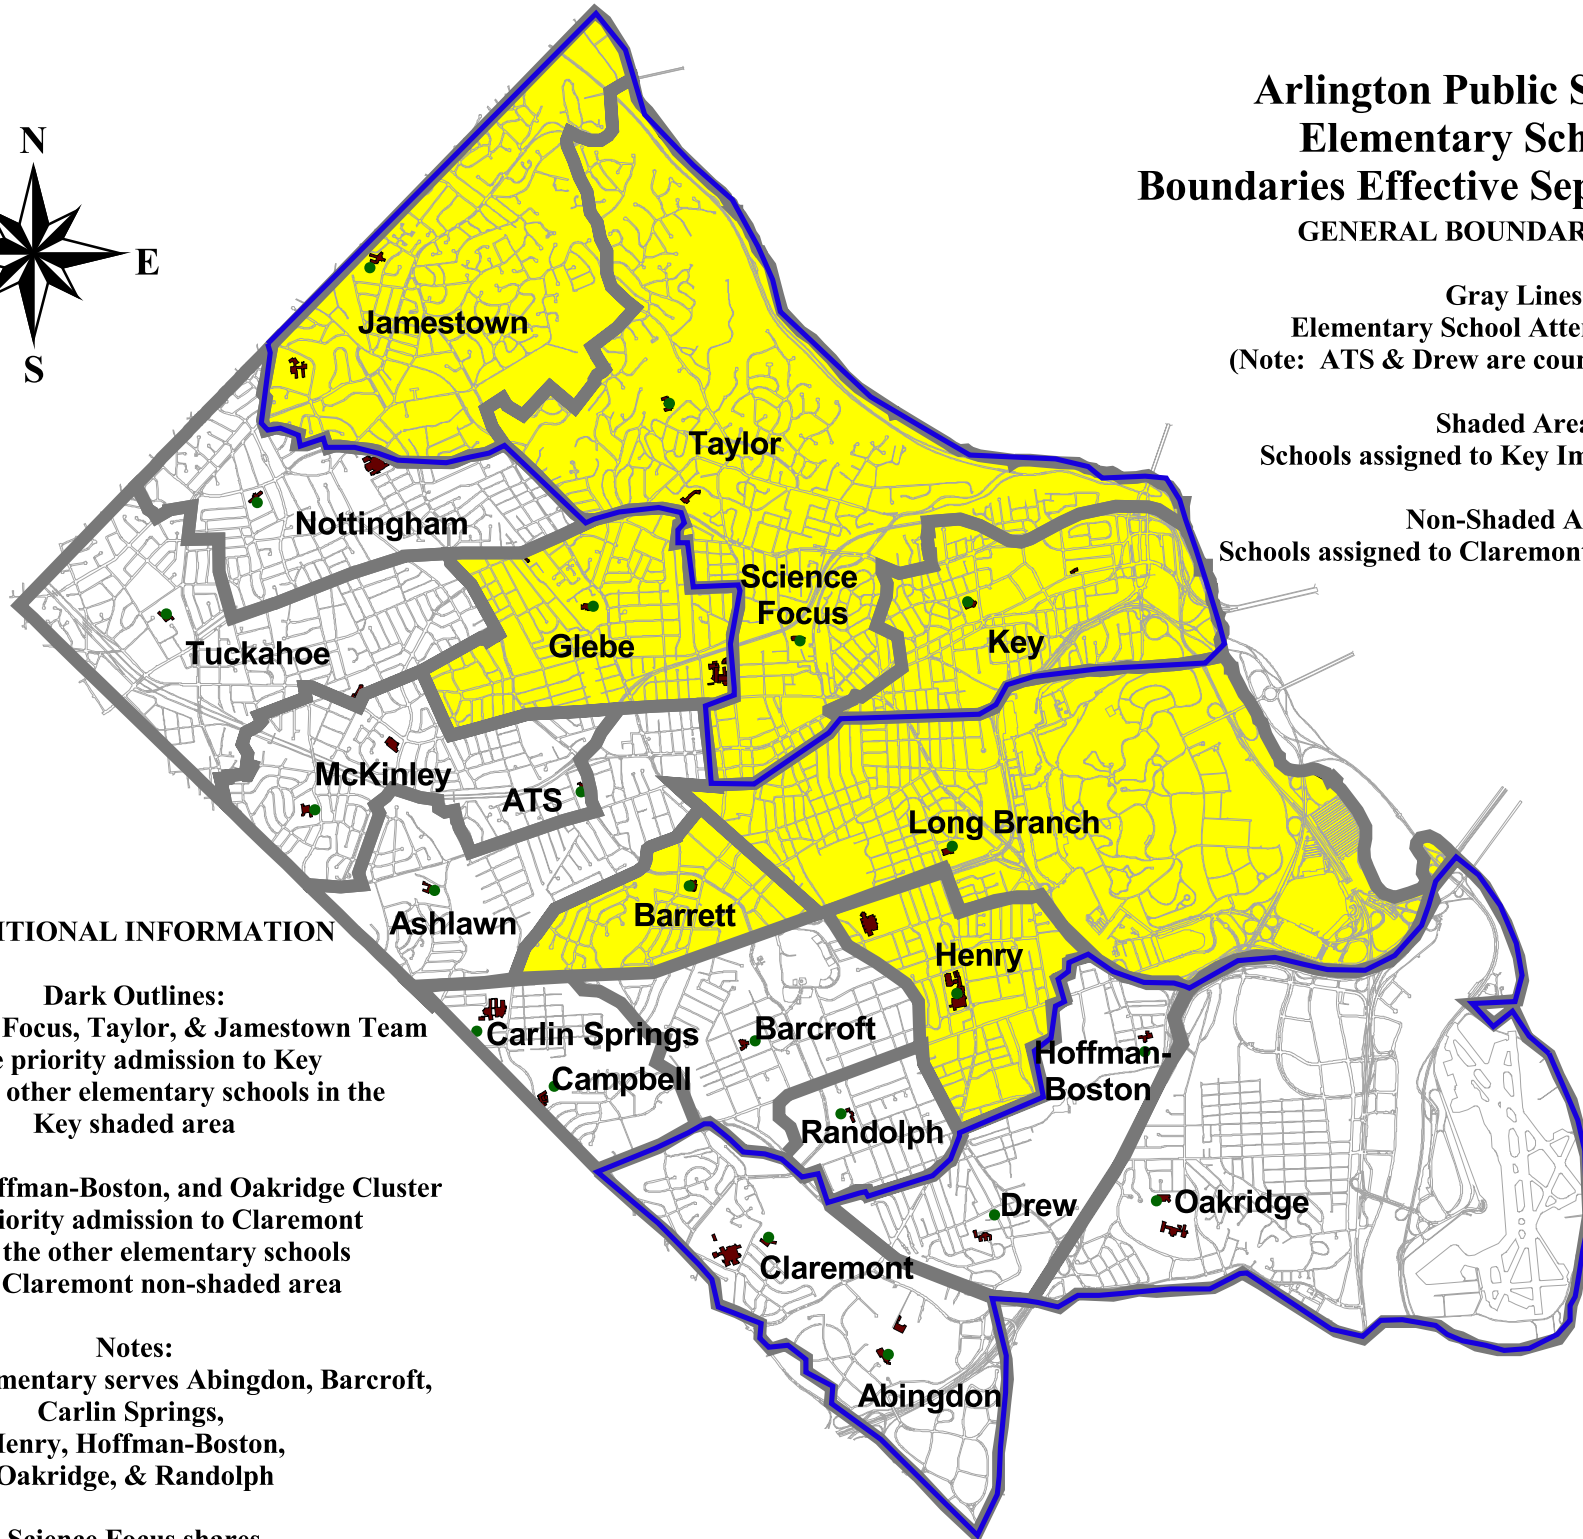

**Arlington Public Schools  
Elementary Schools  
Boundaries Effective September 2003  
GENERAL BOUNDARY DETAILS**

**Gray Lines:**  
Elementary School Attendance Zones  
(Note: ATS & Drew are countywide programs)

**Shaded Area:**  
Schools assigned to Key Immersion School

**Non-Shaded Area:**  
Schools assigned to Claremont Immersion School

**ADDITIONAL INFORMATION**

**Dark Outlines:**

Key, Science Focus, Taylor, & Jamestown Team have priority admission to Key before the other elementary schools in the Key shaded area

Abingdon, Hoffman-Boston, and Oakridge Cluster have priority admission to Claremont before the other elementary schools in the Claremont non-shaded area

**Notes:**

Campbell Elementary serves Abingdon, Barcroft, Carlin Springs, Henry, Hoffman-Boston, Oakridge, & Randolph

Science Focus shares an attendance zone with Key