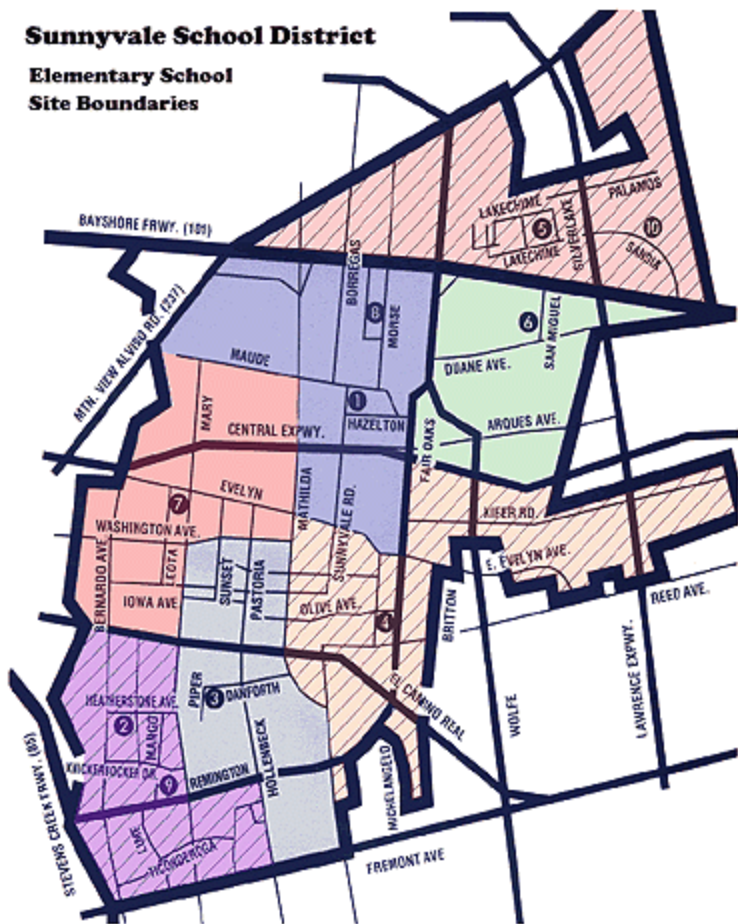

Sunnyvale School District

Elementary School Site Boundaries

- | | | |
|-------------------------|---------------------------|--------------------------|
| 8 Columbia Middle (6-8) | Feeder Elementary Schools | 9 Sunnyvale Middle (6-8) |
| 1 Bishop | | 2 Cherry Chase |
| 5 Lakewood | | 3 Cumberland |
| 6 San Miguel | | 4 Ellis |
| 10 Fairwood | | 7 Vargas |